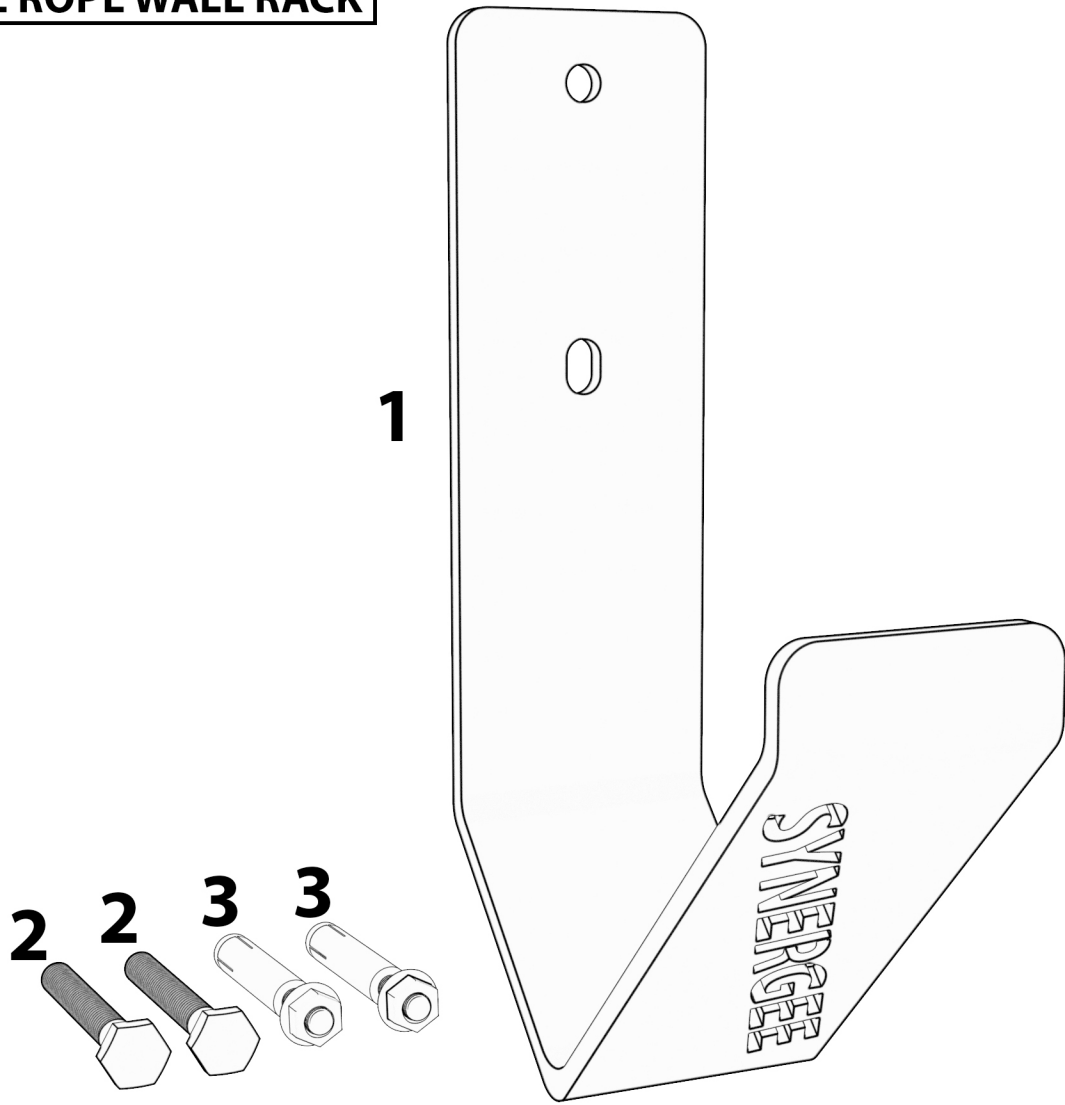

SYNERGEE
BATTLE ROPE WALL RACK

No.	Description	Qty
1	Synergiee Battle Rope Rack	1
2	Wood Mounting Screw	2
3	Concrete Mounting Screws	2

**IF ANY PIECES ARE MISSING, PLEASE CONTACT US IMMEDIATELY:
CUSTOMERCARE@IHEARTSYNERGEE.COM OR 1.855.217.7136**

1. Concrete Mounting Instructions

Insert the concrete screws and sleeve into the mounting hole with the threads facing upwards and fasten the nut until secure.

1. Wood Screw Mounting Instruction

Insert the wood screws into the mounting hole and fasten until secure.