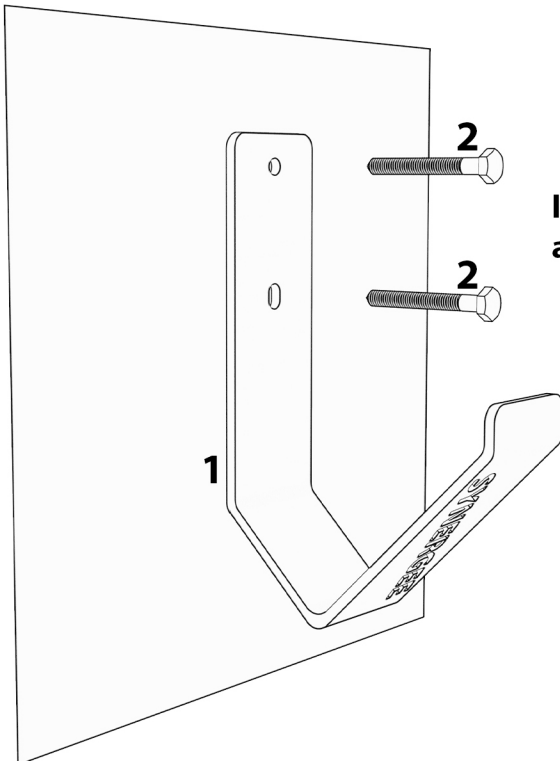

SYNERGEE
BATTLE ROPE WALL RACK

No.	Description	Qty
1	Synergiee Battle Rope Rack	1
2	Wood Mounting Screw	2
3	Concrete Mounting Screws	2

**IF ANY PIECES ARE MISSING, PLEASE CONTACT US IMMEDIATELY:
CUSTOMERCARE@IHEARTSYNERGEE.COM OR 1.855.217.7136**

1. Concrete Mounting Instructions

Insert the concrete screws and sleeve into the mounting hole with the threads facing upwards and fasten the nut until secure.

1. Wood Screw Mounting Instruction

Insert the wood screws into the mounting hole and fasten until secure.