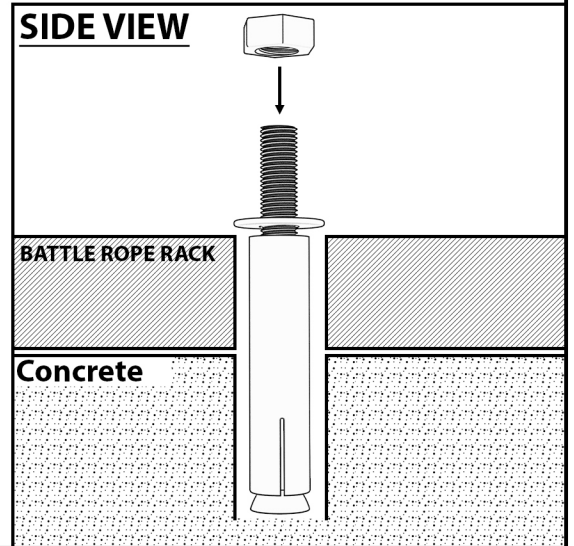

SYNERGEE
BATTLE ROPE WALL RACK

No.	Description	Qty
1	Synergiee Battle Rope Rack	1
2	Wood Mounting Screw	2
3	Concrete Mounting Screws	2

**IF ANY PIECES ARE MISSING, PLEASE CONTACT US IMMEDIATELY:
CUSTOMERCARE@IHEARTSYNERGEE.COM OR 1.855.217.7136**

1. Concrete Mounting Instructions

Insert the concrete screws and sleeve into the mounting hole with the threads facing upwards and fasten the nut until secure.

1. Wood Screw Mounting Instruction

Insert the wood screws into the mounting hole and fasten until secure.