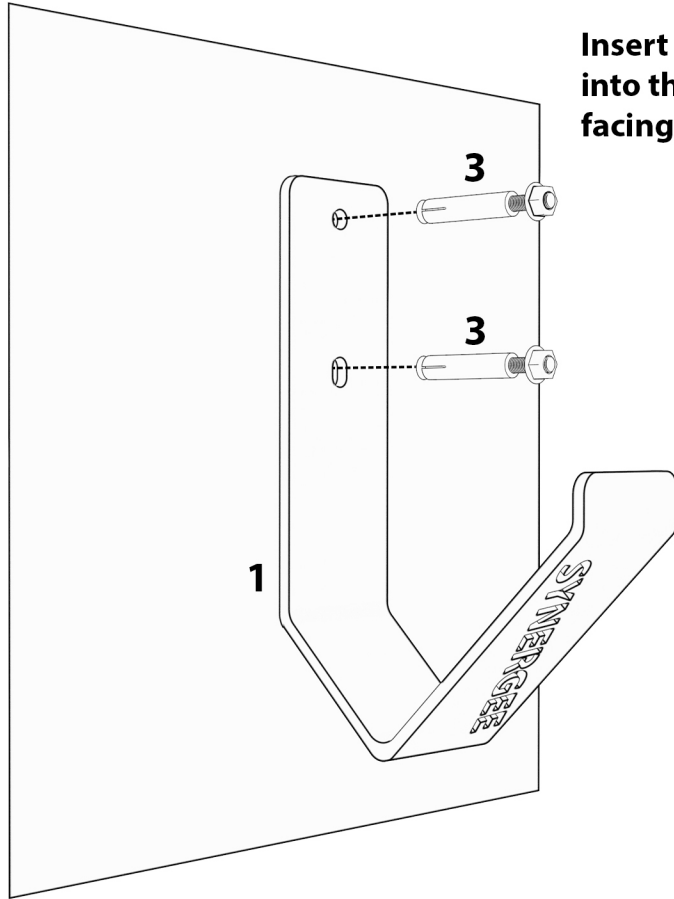

SYNERGEE
BATTLE ROPE WALL RACK

No.	Description	Qty
1	Synergiee Battle Rope Rack	1
2	Wood Mounting Screw	2
3	Concrete Mounting Screws	2

**IF ANY PIECES ARE MISSING, PLEASE CONTACT US IMMEDIATELY:
CUSTOMERCARE@IHEARTSYNERGEE.COM OR 1.855.217.7136**

1. Concrete Mounting Instructions

Insert the concrete screws and sleeve into the mounting hole with the threads facing upwards and fasten the nut until secure.

1. Wood Screw Mounting Instruction

Insert the wood screws into the mounting hole and fasten until secure.